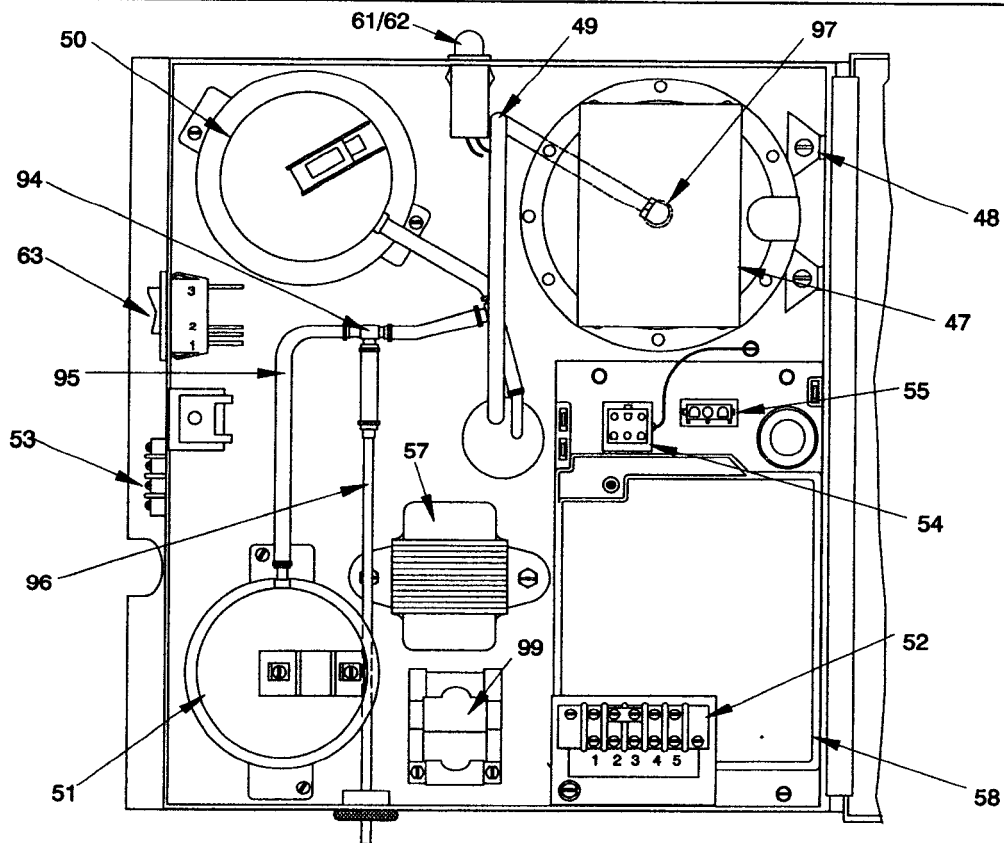

- (2) Includes Items 64 thru 74.
- (3) Includes Items 71 & 72 only.
- (4) Includes Items 19, 20 & 21.

FIGURE 2A: MODEL AM-100 CONTROL PANEL

FIGURE 2B: MODEL AM-150 CONTROL PANEL

**FIGURE 1: GENERAL ASSEMBLY
MODEL AM-100, AM-150**

**JACKET ASSEMBLY
MODEL AM-300**

FIGURE 3: GENERAL ASSEMBLY MODEL AM-300

PulseParts.com INVENTORY & NET PRICES

PART #	DESCRIPTION	NET PRICE EACH
<u>PULSE BOILER PARTS</u>		
BM-6003	G.C.C. 100 NG	\$420.00
BM-6008	G.C.C. 100 LP	\$456.00
BM-6037	G.C.C. 150 NG (SHORT 5 ¼" H USES SMALL PLUG)	\$425.00
BM-6039	G.C.C. 300 NG (SHORT 7 ¼" H / NO SENSING TUBE)	\$450.00
BM-6043	SPARK PLUG (SMALL) AM-150 / AM-300 POST 2004	\$29.00
BM-7008	FLAME TRAP A50 (ONE LEFT)	\$150.00
BM-7013	G.C.C. 150 NG	\$417.00
BM-7014	G.C.C. 150 LP	\$365.00
BM-7057	FAN PROVE SWITCH AM100 / 150	\$97.00
BM-7058	FAN PROVE SWITCH AM300	\$82.00
BM-7059	GAS VALVE 24V NG AM100 / 150	\$187.00
BM-7060	GAS VALVE 24V LP AM100 / 150	\$191.00
BM-7061	GAS VALVE 24V NG AM300	\$195.00
BM-7097	DIAPHRAGM PACKAGE 11 PCS.	\$30.00
BM-7100	BLOWER AM100 LP	\$479.00
BM-7105	TRANSFORMER 115/24V 100	\$75.00
BM-7106	TRANSFORMER 115/24V 150	\$80.00
BM-7130	BLOWER A50 / 100	\$395.00
BM-7131	BLOWER A100B / AM100	\$479.00
BM-7132	BLOWER A150 / AM150 NG	\$615.00
BM-7151	G.C.C. 300 NG	\$500.00
BM-7153	AM300 BLOWER ASSEMBLY	\$734.00
BM-7161	TRANSFORMER 115/24V 300	\$80.00
BM-7179	100 / 150 BLOWER MOTOR / IMPELLER KIT	\$439.00
BM-7191	BLOWER A50B (ONE LEFT)	\$350.00
BM-7195	GAS VALVE AM300 (SEE BM-7061)	\$195.00
BM-7197	DIAPHRAGM PACKAGE AM300	\$53.00
BM-7199	AM300 BLOWER MOTOR ONLY	\$450.00
BM-7217	SPARK PLUG	\$61.00
BM-7231	BLOWER A150C / AM150C LP (SEE BM-7132)	\$615.00
BM-7232	RED INDICATOR LIGHT	\$14.00
BM-7233	GREEN INDICATOR LIGHT	\$14.00
BM-7236	G.C.C KIT (NG) AM100 (ONE LEFT)	\$436.00
BM-7238	G.C.C. A150C KIT NG (USE BM-7013)	\$417.00
BM-7239	G.C.C. KIT 150 LP (ONE LEFT)	\$417.00
BM-7240	G.C.C. KIT 300 NG (ONE LEFT)	\$565.00