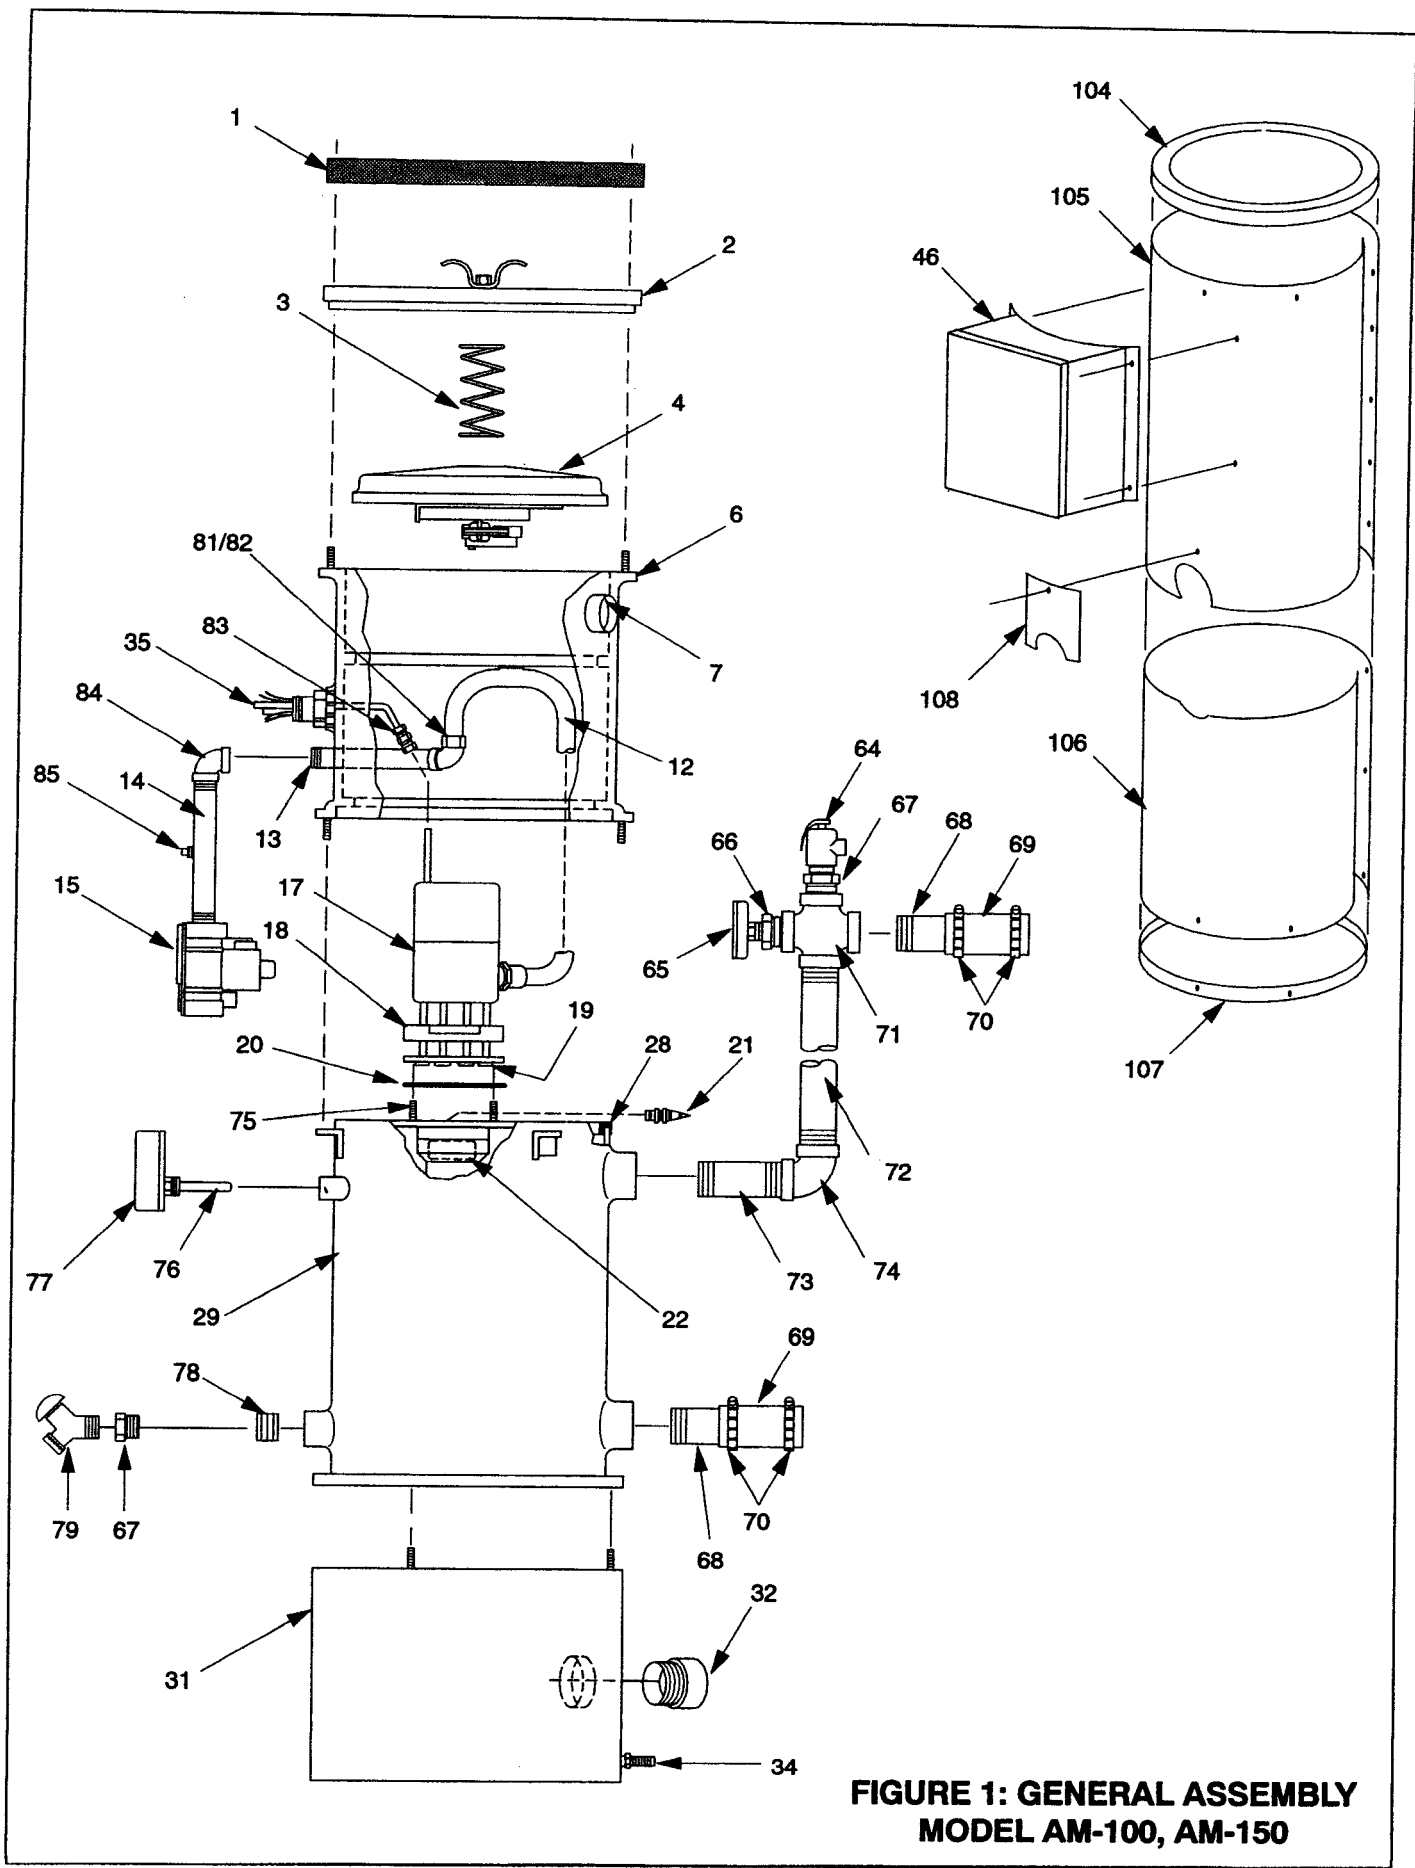

FOLLOWING COMMON "STREET" PARTS MAY BE AVAILABLE FROM YOUR LOCAL WHOLESALER

REF NO.	NAME OF PART	PART NO.	AM-100	AM-150	AM-300
90	Connector - Comp, 3/4" x5/8"	56-5518			1
91	Connector - Barb, 1/8 NPT x 3/16	56-5711			2
92	Connector - 1/8 NPT x 3/16 Comp	56-5500			1
93	Bushing - 1/4" x 1/8"	56-4012			1
94	Tee - 3/16 ID Barb	56-5710	1	1	1
95	Vinyl Tubing Harness - 3/16" (9" long)	54-3212	1	1	1
96	Copper Tubing - 1/8" (20" long)	54-2060	1	1	
97	Connector - Elbow, 1/4 NPT x 3/16 Comp	56-5489	1	1	
98	Tee - 3/16 Comp	56-5492	1	1	
99	Circulator Relay	26-3519	1	1	

- (2) Includes Items 64 thru 74.
- (3) Includes Items 71 & 72 only.
- (4) Includes Items 19, 20 & 21.

FIGURE 2A: MODEL AM-100 CONTROL PANEL

FIGURE 2B: MODEL AM-150 CONTROL PANEL

**FIGURE 1: GENERAL ASSEMBLY
MODEL AM-100, AM-150**