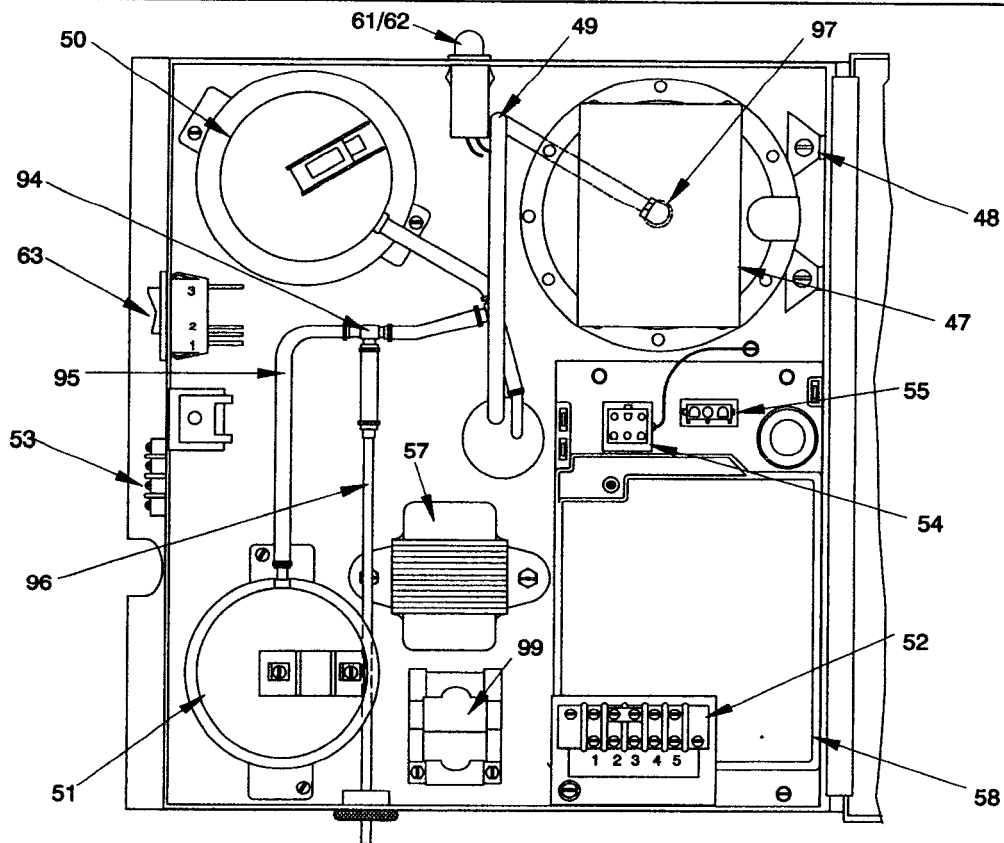

- (2) Includes Items 64 thru 74.
- (3) Includes Items 71 & 72 only.
- (4) Includes Items 19, 20 & 21.

FIGURE 2A: MODEL AM-100 CONTROL PANEL

FIGURE 2B: MODEL AM-150 CONTROL PANEL

**FIGURE 1: GENERAL ASSEMBLY
MODEL AM-100, AM-150**

PulseParts.com INVENTORY & NET PRICES

PART #	DESCRIPTION	NET PRICE EACH
<u>PULSE BOILER PARTS</u>		
BM-6003	G.C.C. 100 NG	\$420.00
BM-6008	G.C.C. 100 LP	\$456.00
BM-6037	G.C.C. 150 NG (SHORT 5 ¼" H USES SMALL PLUG)	\$425.00
BM-6039	G.C.C. 300 NG (SHORT 7 ¼" H / NO SENSING TUBE)	\$450.00
BM-6043	SPARK PLUG (SMALL) AM-150 / AM-300 POST 2004	\$29.00
BM-7008	FLAME TRAP A50 (ONE LEFT)	\$150.00
BM-7013	G.C.C. 150 NG	\$417.00
BM-7014	G.C.C. 150 LP	\$365.00
BM-7057	FAN PROVE SWITCH AM100 / 150	\$97.00
BM-7058	FAN PROVE SWITCH AM300	\$82.00
BM-7059	GAS VALVE 24V NG AM100 / 150	\$187.00
BM-7060	GAS VALVE 24V LP AM100 / 150	\$191.00
BM-7061	GAS VALVE 24V NG AM300	\$195.00
BM-7097	DIAPHRAGM PACKAGE 11 PCS.	\$30.00
BM-7100	BLOWER AM100 LP	\$479.00
BM-7105	TRANSFORMER 115/24V 100	\$75.00
BM-7106	TRANSFORMER 115/24V 150	\$80.00
BM-7130	BLOWER A50 / 100	\$395.00
BM-7131	BLOWER A100B / AM100	\$479.00
BM-7132	BLOWER A150 / AM150 NG	\$615.00
BM-7151	G.C.C. 300 NG	\$500.00
BM-7153	AM300 BLOWER ASSEMBLY	\$734.00
BM-7161	TRANSFORMER 115/24V 300	\$80.00
BM-7179	100 / 150 BLOWER MOTOR / IMPELLER KIT	\$439.00
BM-7191	BLOWER A50B (ONE LEFT)	\$350.00
BM-7195	GAS VALVE AM300 (SEE BM-7061)	\$195.00
BM-7197	DIAPHRAGM PACKAGE AM300	\$53.00
BM-7199	AM300 BLOWER MOTOR ONLY	\$450.00
BM-7217	SPARK PLUG	\$61.00
BM-7231	BLOWER A150C / AM150C LP (SEE BM-7132)	\$615.00
BM-7232	RED INDICATOR LIGHT	\$14.00
BM-7233	GREEN INDICATOR LIGHT	\$14.00
BM-7236	G.C.C KIT (NG) AM100 (ONE LEFT)	\$436.00
BM-7238	G.C.C. A150C KIT NG (USE BM-7013)	\$417.00
BM-7239	G.C.C. KIT 150 LP (ONE LEFT)	\$417.00
BM-7240	G.C.C. KIT 300 NG (ONE LEFT)	\$565.00