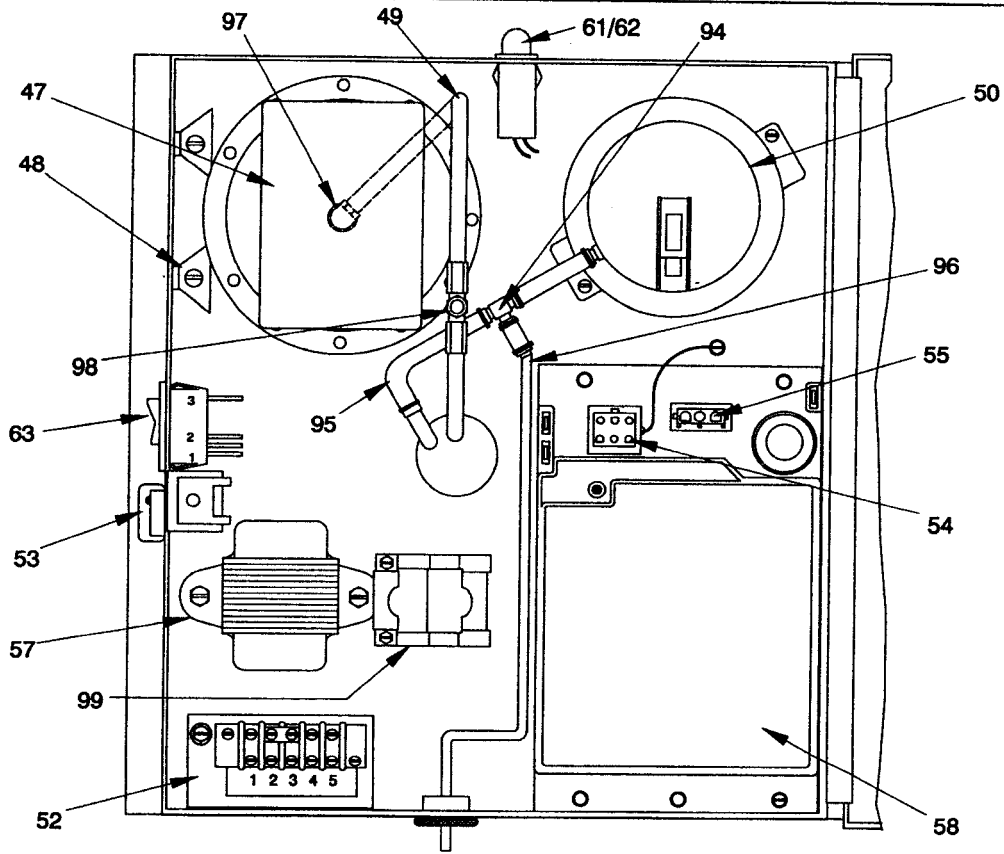

- (2) Includes Items 64 thru 74.
- (3) Includes Items 71 & 72 only.
- (4) Includes Items 19, 20 & 21.

FIGURE 2A: MODEL AM-100 CONTROL PANEL

FIGURE 2B: MODEL AM-150 CONTROL PANEL

**FIGURE 1: GENERAL ASSEMBLY
MODEL AM-100, AM-150**

**JACKET ASSEMBLY
MODEL AM-300**

FIGURE 3: GENERAL ASSEMBLY MODEL AM-300

PulseParts.com INVENTORY & NET PRICES

PART #	DESCRIPTION	NET PRICE EACH
<u>PULSE BOILER PARTS</u>		
BM-6003	G.C.C. 100 NG	\$420.00
BM-6008	G.C.C. 100 LP	\$456.00
BM-6037	G.C.C. 150 NG (SHORT 5 ¼" H USES SMALL PLUG)	\$425.00
BM-6039	G.C.C. 300 NG (SHORT 7 ¼" H / NO SENSING TUBE)	\$450.00
BM-6043	SPARK PLUG (SMALL) AM-150 / AM-300 POST 2004	\$29.00
BM-7008	FLAME TRAP A50 (ONE LEFT)	\$150.00
BM-7013	G.C.C. 150 NG	\$417.00
BM-7014	G.C.C. 150 LP	\$365.00
BM-7057	FAN PROVE SWITCH AM100 / 150	\$97.00
BM-7058	FAN PROVE SWITCH AM300	\$82.00
BM-7059	GAS VALVE 24V NG AM100 / 150	\$187.00
BM-7060	GAS VALVE 24V LP AM100 / 150	\$191.00
BM-7061	GAS VALVE 24V NG AM300	\$195.00
BM-7097	DIAPHRAGM PACKAGE 11 PCS.	\$30.00
BM-7100	BLOWER AM100 LP	\$479.00
BM-7105	TRANSFORMER 115/24V 100	\$75.00
BM-7106	TRANSFORMER 115/24V 150	\$80.00
BM-7130	BLOWER A50 / 100	\$395.00
BM-7131	BLOWER A100B / AM100	\$479.00
BM-7132	BLOWER A150 / AM150 NG	\$615.00
BM-7151	G.C.C. 300 NG	\$500.00
BM-7153	AM300 BLOWER ASSEMBLY	\$734.00
BM-7161	TRANSFORMER 115/24V 300	\$80.00
BM-7179	100 / 150 BLOWER MOTOR / IMPELLER KIT	\$439.00
BM-7191	BLOWER A50B (ONE LEFT)	\$350.00
BM-7195	GAS VALVE AM300 (SEE BM-7061)	\$195.00
BM-7197	DIAPHRAGM PACKAGE AM300	\$53.00
BM-7199	AM300 BLOWER MOTOR ONLY	\$450.00
BM-7217	SPARK PLUG	\$61.00
BM-7231	BLOWER A150C / AM150C LP (SEE BM-7132)	\$615.00
BM-7232	RED INDICATOR LIGHT	\$14.00
BM-7233	GREEN INDICATOR LIGHT	\$14.00
BM-7236	G.C.C KIT (NG) AM100 (ONE LEFT)	\$436.00
BM-7238	G.C.C. A150C KIT NG (USE BM-7013)	\$417.00
BM-7239	G.C.C. KIT 150 LP (ONE LEFT)	\$417.00
BM-7240	G.C.C. KIT 300 NG (ONE LEFT)	\$565.00