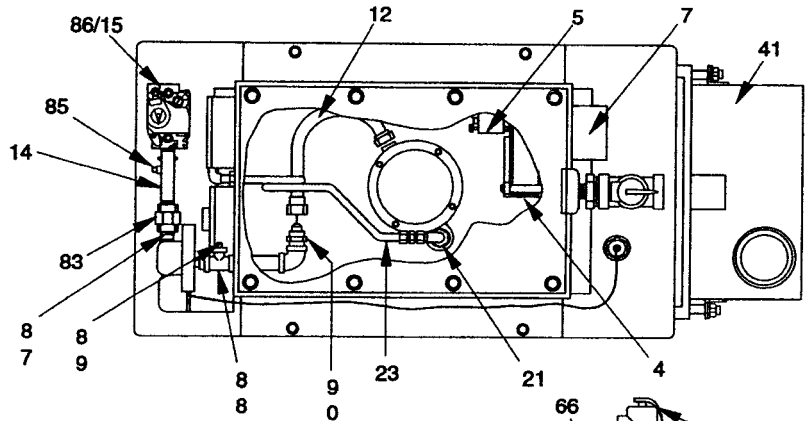

**JACKET ASSEMBLY
MODEL AM-300**

FIGURE 3: GENERAL ASSEMBLY MODEL AM-300

PulseParts.com INVENTORY & NET PRICES

PART #	DESCRIPTION	NET PRICE EACH
<u>PULSE BOILER PARTS</u>		
BM-6003	G.C.C. 100 NG	\$420.00
BM-6008	G.C.C. 100 LP	\$456.00
BM-6037	G.C.C. 150 NG (SHORT 5 ¼" H USES SMALL PLUG)	\$425.00
BM-6039	G.C.C. 300 NG (SHORT 7 ¼" H / NO SENSING TUBE)	\$450.00
BM-6043	SPARK PLUG (SMALL) AM-150 / AM-300 POST 2004	\$29.00
BM-7008	FLAME TRAP A50 (ONE LEFT)	\$150.00
BM-7013	G.C.C. 150 NG	\$417.00
BM-7014	G.C.C. 150 LP	\$365.00
BM-7057	FAN PROVE SWITCH AM100 / 150	\$97.00
BM-7058	FAN PROVE SWITCH AM300	\$82.00
BM-7059	GAS VALVE 24V NG AM100 / 150	\$187.00
BM-7060	GAS VALVE 24V LP AM100 / 150	\$191.00
BM-7061	GAS VALVE 24V NG AM300	\$195.00
BM-7097	DIAPHRAGM PACKAGE 11 PCS.	\$30.00
BM-7100	BLOWER AM100 LP	\$479.00
BM-7105	TRANSFORMER 115/24V 100	\$75.00
BM-7106	TRANSFORMER 115/24V 150	\$80.00
BM-7130	BLOWER A50 / 100	\$395.00
BM-7131	BLOWER A100B / AM100	\$479.00
BM-7132	BLOWER A150 / AM150 NG	\$615.00
BM-7151	G.C.C. 300 NG	\$500.00
BM-7153	AM300 BLOWER ASSEMBLY	\$734.00
BM-7161	TRANSFORMER 115/24V 300	\$80.00
BM-7179	100 / 150 BLOWER MOTOR / IMPELLER KIT	\$439.00
BM-7191	BLOWER A50B (ONE LEFT)	\$350.00
BM-7195	GAS VALVE AM300 (SEE BM-7061)	\$195.00
BM-7197	DIAPHRAGM PACKAGE AM300	\$53.00
BM-7199	AM300 BLOWER MOTOR ONLY	\$450.00
BM-7217	SPARK PLUG	\$61.00
BM-7231	BLOWER A150C / AM150C LP (SEE BM-7132)	\$615.00
BM-7232	RED INDICATOR LIGHT	\$14.00
BM-7233	GREEN INDICATOR LIGHT	\$14.00
BM-7236	G.C.C KIT (NG) AM100 (ONE LEFT)	\$436.00
BM-7238	G.C.C. A150C KIT NG (USE BM-7013)	\$417.00
BM-7239	G.C.C. KIT 150 LP (ONE LEFT)	\$417.00
BM-7240	G.C.C. KIT 300 NG (ONE LEFT)	\$565.00