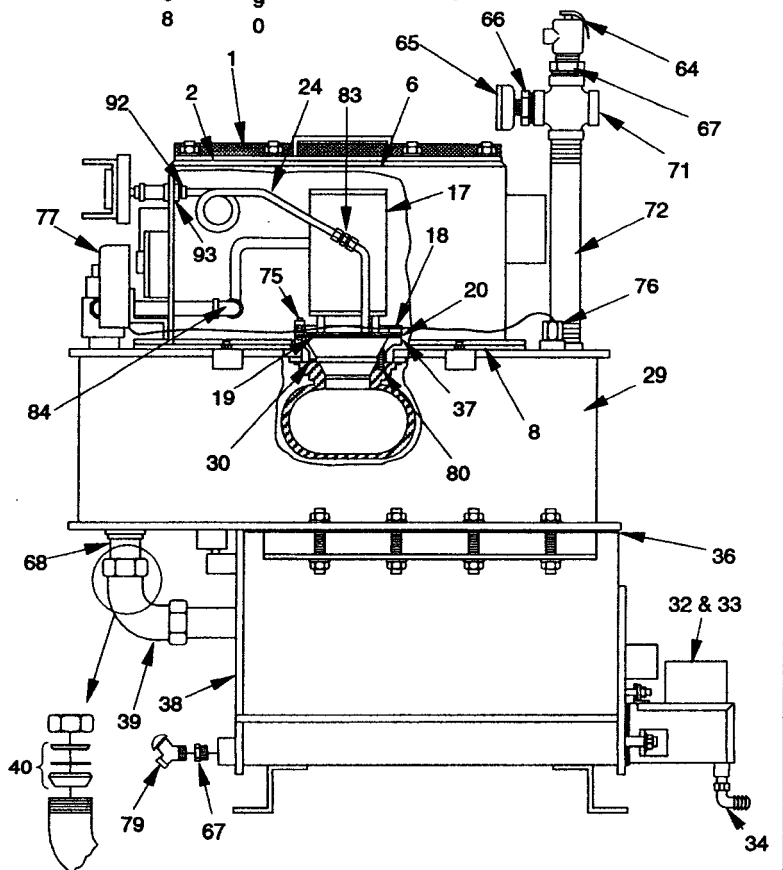

- (2) Includes Items 64 thru 74.
- (3) Includes Items 71 & 72 only.
- (4) Includes Items 19, 20 & 21.

FIGURE 2A: MODEL AM-100 CONTROL PANEL

FIGURE 2B: MODEL AM-150 CONTROL PANEL

**FIGURE 1: GENERAL ASSEMBLY
MODEL AM-100, AM-150**

**JACKET ASSEMBLY
MODEL AM-300**

FIGURE 3: GENERAL ASSEMBLY MODEL AM-300

PulseParts.com INVENTORY & NET PRICES

PART #	DESCRIPTION	NET PRICE EACH
<u>PULSE BOILER PARTS</u>		
BM-6003	G.C.C. 100 NG	\$420.00
BM-6008	G.C.C. 100 LP	\$456.00
BM-6037	G.C.C. 150 NG (SHORT 5 ¼" H USES SMALL PLUG)	\$425.00
BM-6039	G.C.C. 300 NG (SHORT 7 ¼" H / NO SENSING TUBE)	\$450.00
BM-6043	SPARK PLUG (SMALL) AM-150 / AM-300 POST 2004	\$29.00
BM-7008	FLAME TRAP A50 (ONE LEFT)	\$150.00
BM-7013	G.C.C. 150 NG	\$417.00
BM-7014	G.C.C. 150 LP	\$365.00
BM-7057	FAN PROVE SWITCH AM100 / 150	\$97.00
BM-7058	FAN PROVE SWITCH AM300	\$82.00
BM-7059	GAS VALVE 24V NG AM100 / 150	\$187.00
BM-7060	GAS VALVE 24V LP AM100 / 150	\$191.00
BM-7061	GAS VALVE 24V NG AM300	\$195.00
BM-7097	DIAPHRAGM PACKAGE 11 PCS.	\$30.00
BM-7100	BLOWER AM100 LP	\$479.00
BM-7105	TRANSFORMER 115/24V 100	\$75.00
BM-7106	TRANSFORMER 115/24V 150	\$80.00
BM-7130	BLOWER A50 / 100	\$395.00
BM-7131	BLOWER A100B / AM100	\$479.00
BM-7132	BLOWER A150 / AM150 NG	\$615.00
BM-7151	G.C.C. 300 NG	\$500.00
BM-7153	AM300 BLOWER ASSEMBLY	\$734.00
BM-7161	TRANSFORMER 115/24V 300	\$80.00
BM-7179	100 / 150 BLOWER MOTOR / IMPELLER KIT	\$439.00
BM-7191	BLOWER A50B (ONE LEFT)	\$350.00
BM-7195	GAS VALVE AM300 (SEE BM-7061)	\$195.00
BM-7197	DIAPHRAGM PACKAGE AM300	\$53.00
BM-7199	AM300 BLOWER MOTOR ONLY	\$450.00
BM-7217	SPARK PLUG	\$61.00
BM-7231	BLOWER A150C / AM150C LP (SEE BM-7132)	\$615.00
BM-7232	RED INDICATOR LIGHT	\$14.00
BM-7233	GREEN INDICATOR LIGHT	\$14.00
BM-7236	G.C.C KIT (NG) AM100 (ONE LEFT)	\$436.00
BM-7238	G.C.C. A150C KIT NG (USE BM-7013)	\$417.00
BM-7239	G.C.C. KIT 150 LP (ONE LEFT)	\$417.00
BM-7240	G.C.C. KIT 300 NG (ONE LEFT)	\$565.00