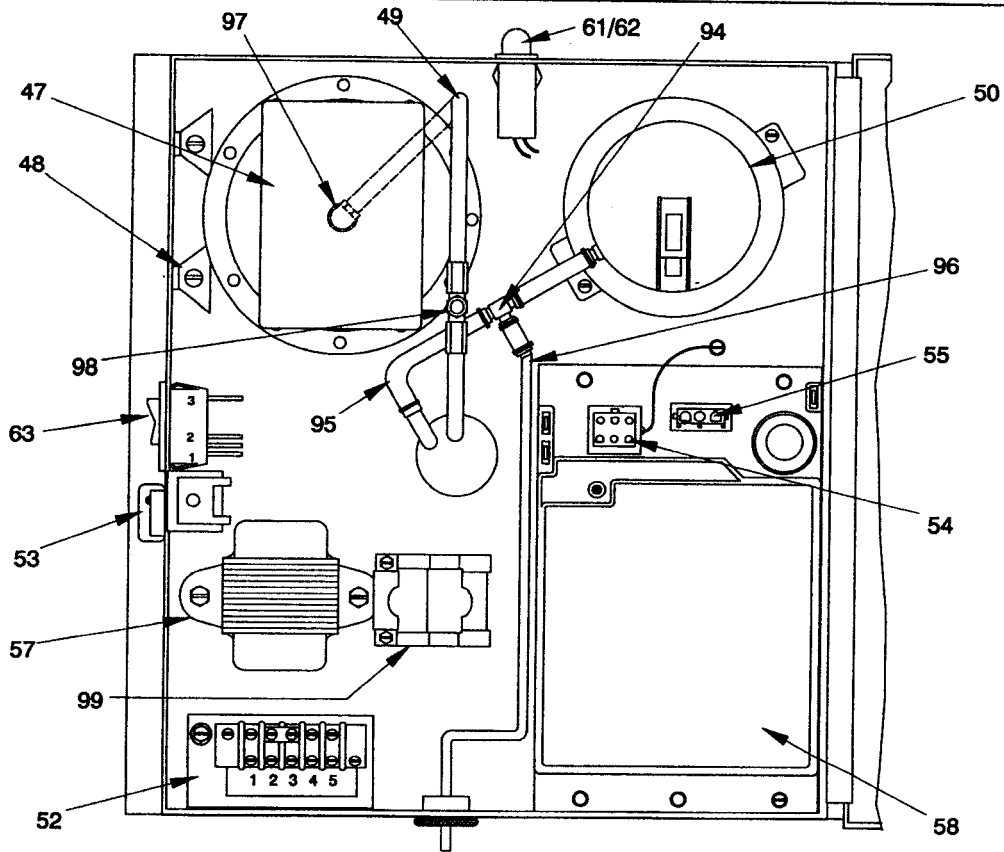

- (2) Includes Items 64 thru 74.
- (3) Includes Items 71 & 72 only.
- (4) Includes Items 19, 20 & 21.

FIGURE 2A: MODEL AM-100 CONTROL PANEL

FIGURE 2B: MODEL AM-150 CONTROL PANEL

**FIGURE 1: GENERAL ASSEMBLY
MODEL AM-100, AM-150**

PulseParts.com INVENTORY & NET PRICES

PART #	DESCRIPTION	NET PRICE EACH
<u>PULSE BOILER PARTS</u>		
BM-6003	G.C.C. 100 NG	\$420.00
BM-6008	G.C.C. 100 LP	\$456.00
BM-6037	G.C.C. 150 NG (SHORT 5 ¼" H USES SMALL PLUG)	\$425.00
BM-6039	G.C.C. 300 NG (SHORT 7 ¼" H / NO SENSING TUBE)	\$450.00
BM-6043	SPARK PLUG (SMALL) AM-150 / AM-300 POST 2004	\$29.00
BM-7008	FLAME TRAP A50 (ONE LEFT)	\$150.00
BM-7013	G.C.C. 150 NG	\$417.00
BM-7014	G.C.C. 150 LP	\$365.00
BM-7057	FAN PROVE SWITCH AM100 / 150	\$97.00
BM-7058	FAN PROVE SWITCH AM300	\$82.00
BM-7059	GAS VALVE 24V NG AM100 / 150	\$187.00
BM-7060	GAS VALVE 24V LP AM100 / 150	\$191.00
BM-7061	GAS VALVE 24V NG AM300	\$195.00
BM-7097	DIAPHRAGM PACKAGE 11 PCS.	\$30.00
BM-7100	BLOWER AM100 LP	\$479.00
BM-7105	TRANSFORMER 115/24V 100	\$75.00
BM-7106	TRANSFORMER 115/24V 150	\$80.00
BM-7130	BLOWER A50 / 100	\$395.00
BM-7131	BLOWER A100B / AM100	\$479.00
BM-7132	BLOWER A150 / AM150 NG	\$615.00
BM-7151	G.C.C. 300 NG	\$500.00
BM-7153	AM300 BLOWER ASSEMBLY	\$734.00
BM-7161	TRANSFORMER 115/24V 300	\$80.00
BM-7179	100 / 150 BLOWER MOTOR / IMPELLER KIT	\$439.00
BM-7191	BLOWER A50B (ONE LEFT)	\$350.00
BM-7195	GAS VALVE AM300 (SEE BM-7061)	\$195.00
BM-7197	DIAPHRAGM PACKAGE AM300	\$53.00
BM-7199	AM300 BLOWER MOTOR ONLY	\$450.00
BM-7217	SPARK PLUG	\$61.00
BM-7231	BLOWER A150C / AM150C LP (SEE BM-7132)	\$615.00
BM-7232	RED INDICATOR LIGHT	\$14.00
BM-7233	GREEN INDICATOR LIGHT	\$14.00
BM-7236	G.C.C KIT (NG) AM100 (ONE LEFT)	\$436.00
BM-7238	G.C.C. A150C KIT NG (USE BM-7013)	\$417.00
BM-7239	G.C.C. KIT 150 LP (ONE LEFT)	\$417.00
BM-7240	G.C.C. KIT 300 NG (ONE LEFT)	\$565.00