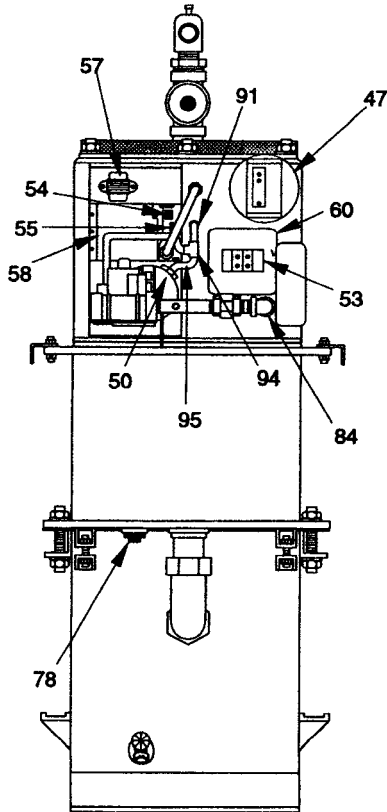

- (2) Includes Items 64 thru 74.
- (3) Includes Items 71 & 72 only.
- (4) Includes Items 19, 20 & 21.

FIGURE 2A: MODEL AM-100 CONTROL PANEL

FIGURE 2B: MODEL AM-150 CONTROL PANEL

**FIGURE 1: GENERAL ASSEMBLY
MODEL AM-100, AM-150**

**JACKET ASSEMBLY
MODEL AM-300**

FIGURE 3: GENERAL ASSEMBLY MODEL AM-300

PulseParts.com INVENTORY & NET PRICES

PART #	DESCRIPTION	NET PRICE EACH
<u>PULSE BOILER PARTS</u>		
BM-6003	G.C.C. 100 NG	\$420.00
BM-6008	G.C.C. 100 LP	\$456.00
BM-6037	G.C.C. 150 NG (SHORT 5 ¼" H USES SMALL PLUG)	\$425.00
BM-6039	G.C.C. 300 NG (SHORT 7 ¼" H / NO SENSING TUBE)	\$450.00
BM-6043	SPARK PLUG (SMALL) AM-150 / AM-300 POST 2004	\$29.00
BM-7008	FLAME TRAP A50 (ONE LEFT)	\$150.00
BM-7013	G.C.C. 150 NG	\$417.00
BM-7014	G.C.C. 150 LP	\$365.00
BM-7057	FAN PROVE SWITCH AM100 / 150	\$97.00
BM-7058	FAN PROVE SWITCH AM300	\$82.00
BM-7059	GAS VALVE 24V NG AM100 / 150	\$187.00
BM-7060	GAS VALVE 24V LP AM100 / 150	\$191.00
BM-7061	GAS VALVE 24V NG AM300	\$195.00
BM-7097	DIAPHRAGM PACKAGE 11 PCS.	\$30.00
BM-7100	BLOWER AM100 LP	\$479.00
BM-7105	TRANSFORMER 115/24V 100	\$75.00
BM-7106	TRANSFORMER 115/24V 150	\$80.00
BM-7130	BLOWER A50 / 100	\$395.00
BM-7131	BLOWER A100B / AM100	\$479.00
BM-7132	BLOWER A150 / AM150 NG	\$615.00
BM-7151	G.C.C. 300 NG	\$500.00
BM-7153	AM300 BLOWER ASSEMBLY	\$734.00
BM-7161	TRANSFORMER 115/24V 300	\$80.00
BM-7179	100 / 150 BLOWER MOTOR / IMPELLER KIT	\$439.00
BM-7191	BLOWER A50B (ONE LEFT)	\$350.00
BM-7195	GAS VALVE AM300 (SEE BM-7061)	\$195.00
BM-7197	DIAPHRAGM PACKAGE AM300	\$53.00
BM-7199	AM300 BLOWER MOTOR ONLY	\$450.00
BM-7217	SPARK PLUG	\$61.00
BM-7231	BLOWER A150C / AM150C LP (SEE BM-7132)	\$615.00
BM-7232	RED INDICATOR LIGHT	\$14.00
BM-7233	GREEN INDICATOR LIGHT	\$14.00
BM-7236	G.C.C KIT (NG) AM100 (ONE LEFT)	\$436.00
BM-7238	G.C.C. A150C KIT NG (USE BM-7013)	\$417.00
BM-7239	G.C.C. KIT 150 LP (ONE LEFT)	\$417.00
BM-7240	G.C.C. KIT 300 NG (ONE LEFT)	\$565.00